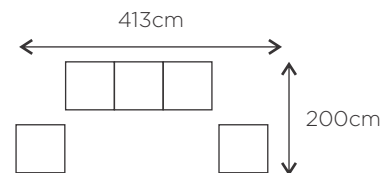

## SPECIFICATIONS

3 Seater	W219 x D97 x H101 CM
Recliner	W103 x D97 x H101 CM

Minimum Area Requirements