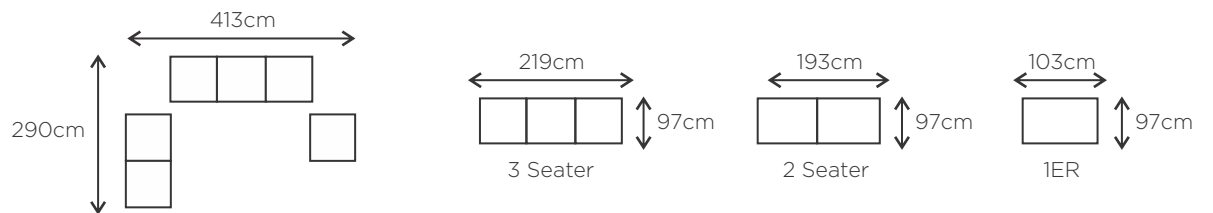

Minimum Area Requirments